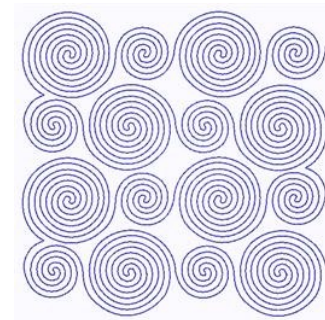

Name: Spiral Swirl Machine Embroidery Design

SKU: GSD01-STPL634

Brand: Grand Slam Designs

Unique Colors: 13 (1 color Stops)

Unique Colors

	Color Name (Color Code)	Manufacturer - Type
	Super White (1001) [No Color Selected]	madeira - rayon
	Dusty Lilac (1263) [No Color Selected]	madeira - rayon
	Crocus (286)	Exquisite - Polyester 1000m

Complete Color Sequence

#		Color Name (Color Code)	Manufacturer - Type
1		Super White (1001) [No Color Selected]	madeira - rayon
2		Super White (1001) [No Color Selected]	madeira - rayon
3		Crocus (286)	Exquisite - Polyester 1000m