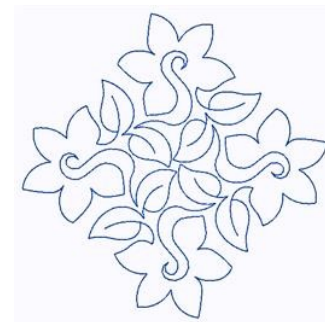

Name: Swirly Scandinavian Flowers

SKU: GSD01-STPL630

Brand: Grand Slam Designs

Unique Colors: 13 (1 color Stops)

Unique Colors

	Color Name (Color Code)	Manufacturer - Type
	Super White (1001) [No Color Selected]	madeira - rayon
	Dusty Lilac (1263) [No Color Selected]	madeira - rayon
	Crocus (286)	Exquisite - Polyester 1000m

Complete Color Sequence

#		Color Name (Color Code)	Manufacturer - Type
1		Super White (1001) [No Color Selected]	madeira - rayon
2		Super White (1001) [No Color Selected]	madeira - rayon
3		Crocus (286)	Exquisite - Polyester 1000m