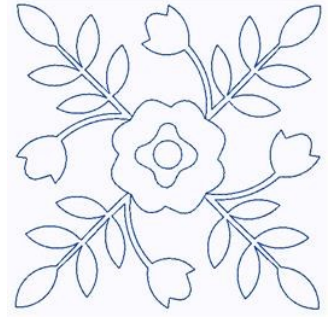

Name: Scandinavian Flowers

SKU: GSD01-STPL628

Brand: Grand Slam Designs

Unique Colors: 13 (1 color Stops)

Unique Colors

	Color Name (Color Code)	Manufacturer - Type
	Super White (1001) [No Color Selected]	madeira - rayon
	Dusty Lilac (1263) [No Color Selected]	madeira - rayon
	Crocus (286)	Exquisite - Polyester 1000m

Complete Color Sequence

#		Color Name (Color Code)	Manufacturer - Type
1		Super White (1001) [No Color Selected]	madeira - rayon
2		Super White (1001) [No Color Selected]	madeira - rayon
3		Crocus (286)	Exquisite - Polyester 1000m