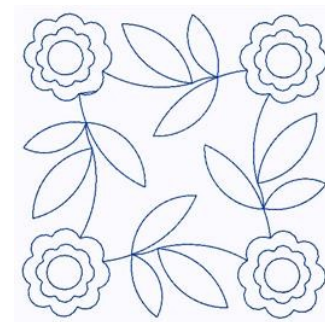

Name: Scandinavian Floral Square

SKU: GSD01-STPL624

Brand: Grand Slam Designs

Unique Colors: 13 (1 color Stops)

Unique Colors

	Color Name (Color Code)	Manufacturer - Type
	Super White (1001) [No Color Selected]	madeira - rayon
	Dusty Lilac (1263) [No Color Selected]	madeira - rayon
	Crocus (286)	Exquisite - Polyester 1000m

Complete Color Sequence

#		Color Name (Color Code)	Manufacturer - Type
1		Super White (1001) [No Color Selected]	madeira - rayon
2		Super White (1001) [No Color Selected]	madeira - rayon
3		Crocus (286)	Exquisite - Polyester 1000m