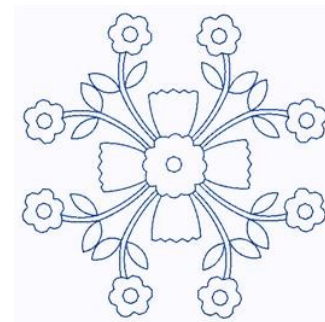

Name: Scandinavian Floral Cross

SKU: GSD01-STPL622

Brand: Grand Slam Designs

Unique Colors: 13 (1 color Stops)

Unique Colors

	Color Name (Color Code)	Manufacturer - Type
	Super White (1001) [No Color Selected]	madeira - rayon
	Dusty Lilac (1263) [No Color Selected]	madeira - rayon
	Crocus (286)	Exquisite - Polyester 1000m

Complete Color Sequence

#		Color Name (Color Code)	Manufacturer - Type
1		Super White (1001) [No Color Selected]	madeira - rayon
2		Super White (1001) [No Color Selected]	madeira - rayon
3		Crocus (286)	Exquisite - Polyester 1000m