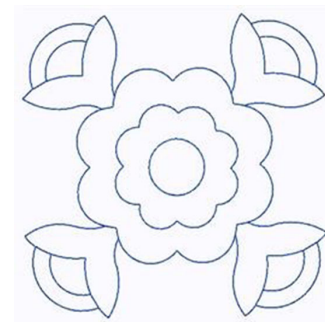

Name: Scandinavian Flower

SKU: GSD01-STPL620

Brand: Grand Slam Designs

Unique Colors: 13 (1 color Stops)

Unique Colors

	Color Name (Color Code)	Manufacturer - Type
	Super White (1001) [No Color Selected]	madeira - rayon
	Dusty Lilac (1263) [No Color Selected]	madeira - rayon
	Crocus (286)	Exquisite - Polyester 1000m

Complete Color Sequence

#		Color Name (Color Code)	Manufacturer - Type
1		Super White (1001) [No Color Selected]	madeira - rayon
2		Super White (1001) [No Color Selected]	madeira - rayon
3		Crocus (286)	Exquisite - Polyester 1000m