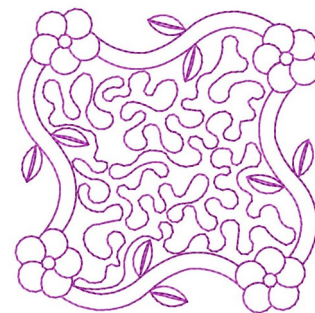

**Name:** Floral Quilt Frame Machine Embroidery Design

**SKU:** GSD01-STPL62

**Brand:** Grand Slam Designs

**Unique Colors:** 13 (1 color Stops)

## Unique Colors

	<b>Color Name (Color Code)</b>	<b>Manufacturer - Type</b>
	Super White (1001) [No Color Selected]	madeira - rayon
	Dusty Lilac (1263) [No Color Selected]	madeira - rayon
	Crocus (286)	Exquisite - Polyester 1000m

# Complete Color Sequence

#		Color Name (Color Code)	Manufacturer - Type
1		Super White (1001) [No Color Selected]	madeira - rayon
2		Super White (1001) [No Color Selected]	madeira - rayon
3		Crocus (286)	Exquisite - Polyester 1000m