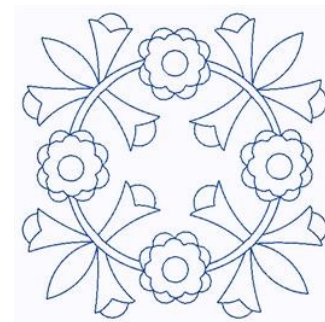

Name: Scandinavian Flower Circle

SKU: GSD01-STPL618

Brand: Grand Slam Designs

Unique Colors: 13 (1 color Stops)

Unique Colors

	Color Name (Color Code)	Manufacturer - Type
	Super White (1001) [No Color Selected]	madeira - rayon
	Dusty Lilac (1263) [No Color Selected]	madeira - rayon
	Crocus (286)	Exquisite - Polyester 1000m

Complete Color Sequence

#		Color Name (Color Code)	Manufacturer - Type
1		Super White (1001) [No Color Selected]	madeira - rayon
2		Super White (1001) [No Color Selected]	madeira - rayon
3		Crocus (286)	Exquisite - Polyester 1000m