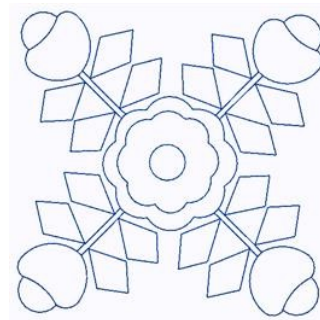

Name: Scandinavian Flowers

SKU: GSD01-STPL616

Brand: Grand Slam Designs

Unique Colors: 13 (1 color Stops)

Unique Colors

| | Color Name (Color Code) | Manufacturer - Type |
|--|--|-----------------------------|
| | Super White (1001) [No Color Selected] | madeira - rayon |
| | Dusty Lilac (1263) [No Color Selected] | madeira - rayon |
| | Crocus (286) | Exquisite - Polyester 1000m |

Complete Color Sequence

| # | | Color Name (Color Code) | Manufacturer - Type |
|---|---|--|--------------------------------|
| 1 |  | Super White (1001) [No Color Selected] | madeira - rayon |
| 2 |  | Super White (1001) [No Color Selected] | madeira - rayon |
| 3 |  | Crocus (286) | Exquisite - Polyester 1000m |