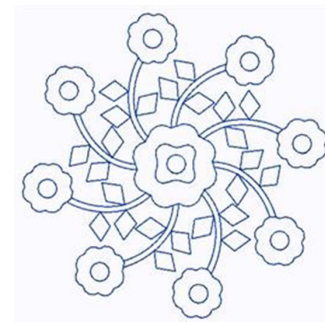

Name: Scandinavian Floral Swirl Machine
Embroidery Design

SKU: GSD01-STPL614

Brand: Grand Slam Designs

Unique Colors: 13 (1 color Stops)

Unique Colors

	Color Name (Color Code)	Manufacturer - Type
	Super White (1001) [No Color Selected]	madeira - rayon
	Dusty Lilac (1263) [No Color Selected]	madeira - rayon
	Crocus (286)	Exquisite - Polyester 1000m