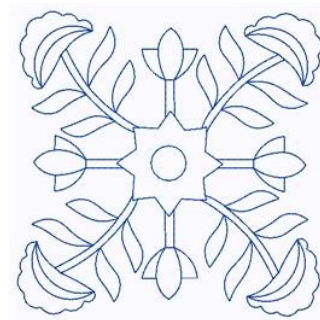

Name: Scandinavian Flowers

SKU: GSD01-STPL612

Brand: Grand Slam Designs

Unique Colors: 13 (1 color Stops)

Unique Colors

	Color Name (Color Code)	Manufacturer - Type
	Super White (1001) [No Color Selected]	madeira - rayon
	Dusty Lilac (1263) [No Color Selected]	madeira - rayon
	Crocus (286)	Exquisite - Polyester 1000m

Complete Color Sequence

#		Color Name (Color Code)	Manufacturer - Type
1		Super White (1001) [No Color Selected]	madeira - rayon
2		Super White (1001) [No Color Selected]	madeira - rayon
3		Crocus (286)	Exquisite - Polyester 1000m