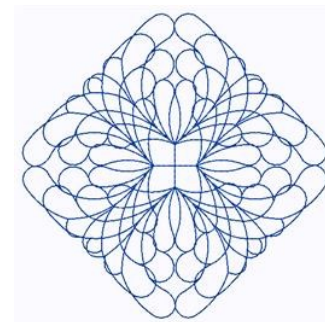

Name: Feather Swirl

SKU: GSD01-STPL610

Brand: Grand Slam Designs

Unique Colors: 13 (1 color Stops)

Unique Colors

	Color Name (Color Code)	Manufacturer - Type
	Super White (1001) [No Color Selected]	madeira - rayon
	Dusty Lilac (1263) [No Color Selected]	madeira - rayon
	Crocus (286)	Exquisite - Polyester 1000m

Complete Color Sequence

#		Color Name (Color Code)	Manufacturer - Type
1		Super White (1001) [No Color Selected]	madeira - rayon
2		Super White (1001) [No Color Selected]	madeira - rayon
3		Crocus (286)	Exquisite - Polyester 1000m