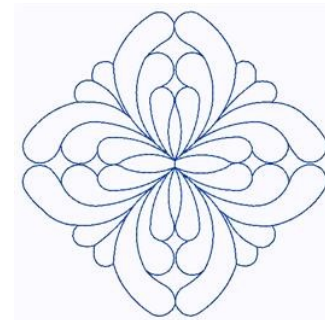

Name: Feather Square

SKU: GSD01-STPL608

Brand: Grand Slam Designs

Unique Colors: 13 (1 color Stops)

Unique Colors

	Color Name (Color Code)	Manufacturer - Type
	Super White (1001) [No Color Selected]	madeira - rayon
	Dusty Lilac (1263) [No Color Selected]	madeira - rayon
	Crocus (286)	Exquisite - Polyester 1000m

Complete Color Sequence

#		Color Name (Color Code)	Manufacturer - Type
1		Super White (1001) [No Color Selected]	madeira - rayon
2		Super White (1001) [No Color Selected]	madeira - rayon
3		Crocus (286)	Exquisite - Polyester 1000m