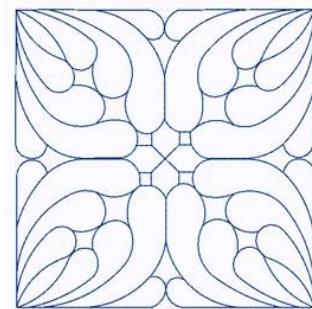

Name: Feather Square Machine Embroidery Design

SKU: GSD01-STPL604

Brand: Grand Slam Designs

Unique Colors: 13 (1 color Stops)

Unique Colors

	Color Name (Color Code)	Manufacturer - Type
	Super White (1001) [No Color Selected]	madeira - rayon
	Dusty Lilac (1263) [No Color Selected]	madeira - rayon
	Crocus (286)	Exquisite - Polyester 1000m

Complete Color Sequence

#		Color Name (Color Code)	Manufacturer - Type
1		Super White (1001) [No Color Selected]	madeira - rayon
2		Super White (1001) [No Color Selected]	madeira - rayon
3		Crocus (286)	Exquisite - Polyester 1000m