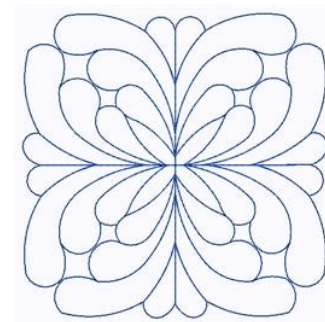

Name: Feather Outline Machine Embroidery Design

SKU: GSD01-STPL602

Brand: Grand Slam Designs

Unique Colors: 13 (1 color Stops)

Unique Colors

	Color Name (Color Code)	Manufacturer - Type
	Super White (1001) [No Color Selected]	madeira - rayon
	Dusty Lilac (1263) [No Color Selected]	madeira - rayon
	Crocus (286)	Exquisite - Polyester 1000m

Complete Color Sequence

#		Color Name (Color Code)	Manufacturer - Type
1		Super White (1001) [No Color Selected]	madeira - rayon
2		Super White (1001) [No Color Selected]	madeira - rayon
3		Crocus (286)	Exquisite - Polyester 1000m