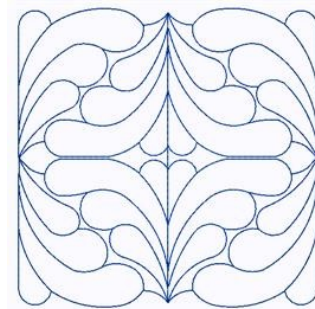

**Name:** Feather Outline Machine Embroidery Design

**SKU:** GSD01-STPL600

**Brand:** Grand Slam Designs

**Unique Colors:** 13 (1 color Stops)

# Complete Color Sequence

#		Color Name (Color Code)	Manufacturer - Type
1		Super White (1001) [No Color Selected]	madeira - rayon
2		Super White (1001) [No Color Selected]	madeira - rayon
3		Crocus (286)	Exquisite - Polyester 1000m