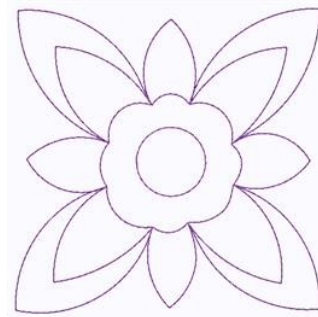

Name: Flower Outline

SKU: GSD01-STPL598

Brand: Grand Slam Designs

Unique Colors: 13 (1 color Stops)

Unique Colors

	Color Name (Color Code)	Manufacturer - Type
	Super White (1001) [No Color Selected]	madeira - rayon
	Dusty Lilac (1263) [No Color Selected]	madeira - rayon
	Crocus (286)	Exquisite - Polyester 1000m

Complete Color Sequence

#		Color Name (Color Code)	Manufacturer - Type
1		Super White (1001) [No Color Selected]	madeira - rayon
2		Super White (1001) [No Color Selected]	madeira - rayon
3		Crocus (286)	Exquisite - Polyester 1000m