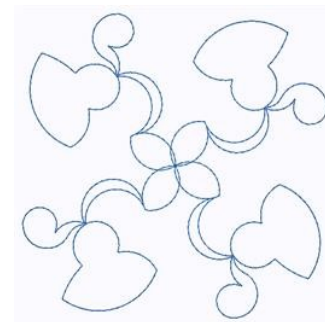

Name: Bell Flowers Machine Embroidery Design

SKU: GSD01-STPL596

Brand: Grand Slam Designs

Unique Colors: 13 (1 color Stops)

Unique Colors

	Color Name (Color Code)	Manufacturer - Type
	Super White (1001) [No Color Selected]	madeira - rayon
	Dusty Lilac (1263) [No Color Selected]	madeira - rayon
	Crocus (286)	Exquisite - Polyester 1000m

Complete Color Sequence

#		Color Name (Color Code)	Manufacturer - Type
1		Super White (1001) [No Color Selected]	madeira - rayon
2		Super White (1001) [No Color Selected]	madeira - rayon
3		Crocus (286)	Exquisite - Polyester 1000m