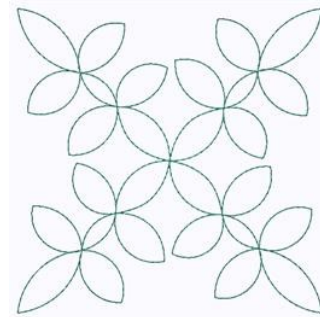

Name: Leaves

SKU: GSD01-STPL594

Brand: Grand Slam Designs

Unique Colors: 13 (1 color Stops)

Unique Colors

	Color Name (Color Code)	Manufacturer - Type
	Super White (1001) [No Color Selected]	madeira - rayon
	Dusty Lilac (1263) [No Color Selected]	madeira - rayon
	Crocus (286)	Exquisite - Polyester 1000m

Complete Color Sequence

#		Color Name (Color Code)	Manufacturer - Type
1		Super White (1001) [No Color Selected]	madeira - rayon
2		Super White (1001) [No Color Selected]	madeira - rayon
3		Crocus (286)	Exquisite - Polyester 1000m