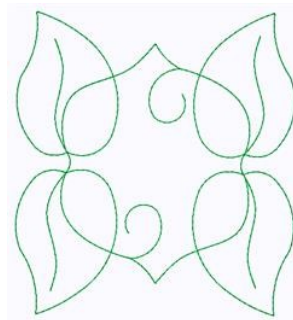

Name: Leaf Swirl Outline

SKU: GSD01-STPL590

Brand: Grand Slam Designs

Unique Colors: 13 (1 color Stops)

Unique Colors

	Color Name (Color Code)	Manufacturer - Type
	Super White (1001) [No Color Selected]	madeira - rayon
	Dusty Lilac (1263) [No Color Selected]	madeira - rayon
	Crocus (286)	Exquisite - Polyester 1000m

Complete Color Sequence

#		Color Name (Color Code)	Manufacturer - Type
1		Super White (1001) [No Color Selected]	madeira - rayon
2		Super White (1001) [No Color Selected]	madeira - rayon
3		Crocus (286)	Exquisite - Polyester 1000m