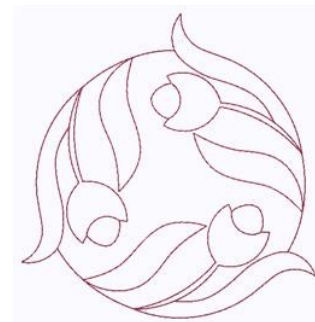

Name: Circle Of Tulips

SKU: GSD01-STPL588

Brand: Grand Slam Designs

Unique Colors: 13 (1 color Stops)

Unique Colors

	Color Name (Color Code)	Manufacturer - Type
	Super White (1001) [No Color Selected]	madeira - rayon
	Dusty Lilac (1263) [No Color Selected]	madeira - rayon
	Crocus (286)	Exquisite - Polyester 1000m