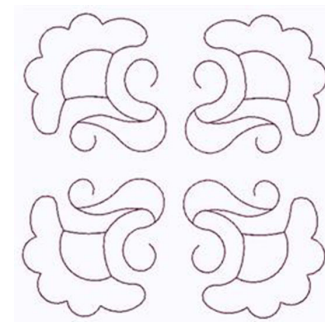

Name: Swirly Flowers Machine Embroidery Design

SKU: GSD01-STPL586

Brand: Grand Slam Designs

Unique Colors: 13 (1 color Stops)

Unique Colors

	Color Name (Color Code)	Manufacturer - Type
	Super White (1001) [No Color Selected]	madeira - rayon
	Dusty Lilac (1263) [No Color Selected]	madeira - rayon
	Crocus (286)	Exquisite - Polyester 1000m

Complete Color Sequence

#		Color Name (Color Code)	Manufacturer - Type
1		Super White (1001) [No Color Selected]	madeira - rayon
2		Super White (1001) [No Color Selected]	madeira - rayon
3		Crocus (286)	Exquisite - Polyester 1000m