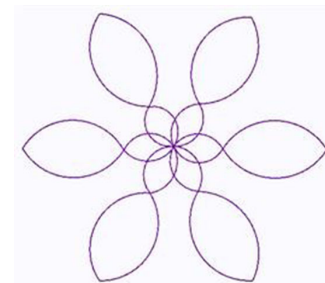

Name: Pinwheel Outline

SKU: GSD01-STPL584

Brand: Grand Slam Designs

Unique Colors: 13 (1 color Stops)

Unique Colors

	Color Name (Color Code)	Manufacturer - Type
	Super White (1001) [No Color Selected]	madeira - rayon
	Dusty Lilac (1263) [No Color Selected]	madeira - rayon
	Crocus (286)	Exquisite - Polyester 1000m

Complete Color Sequence

#		Color Name (Color Code)	Manufacturer - Type
1		Super White (1001) [No Color Selected]	madeira - rayon
2		Super White (1001) [No Color Selected]	madeira - rayon
3		Crocus (286)	Exquisite - Polyester 1000m