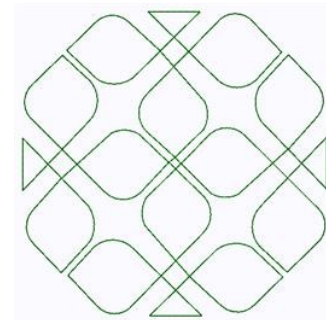

Name: Geometric Outline

SKU: GSD01-STPL582

Brand: Grand Slam Designs

Unique Colors: 13 (1 color Stops)

Unique Colors

	Color Name (Color Code)	Manufacturer - Type
	Super White (1001) [No Color Selected]	madeira - rayon
	Dusty Lilac (1263) [No Color Selected]	madeira - rayon
	Crocus (286)	Exquisite - Polyester 1000m

Complete Color Sequence

#		Color Name (Color Code)	Manufacturer - Type
1		Super White (1001) [No Color Selected]	madeira - rayon
2		Super White (1001) [No Color Selected]	madeira - rayon
3		Crocus (286)	Exquisite - Polyester 1000m