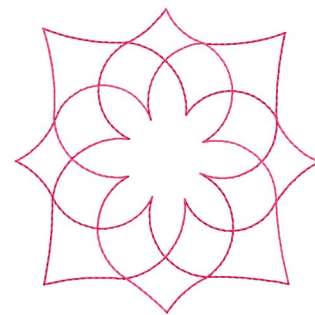

Name: Flower

SKU: GSD01-STPL58

Brand: Grand Slam Designs

Unique Colors: 13 (1 color Stops)

Unique Colors

	Color Name (Color Code)	Manufacturer - Type
	Super White (1001) [No Color Selected]	madeira - rayon
	Dusty Lilac (1263) [No Color Selected]	madeira - rayon
	Crocus (286)	Exquisite - Polyester 1000m

Complete Color Sequence

#		Color Name (Color Code)	Manufacturer - Type
1		Super White (1001) [No Color Selected]	madeira - rayon
2		Super White (1001) [No Color Selected]	madeira - rayon
3		Crocus (286)	Exquisite - Polyester 1000m