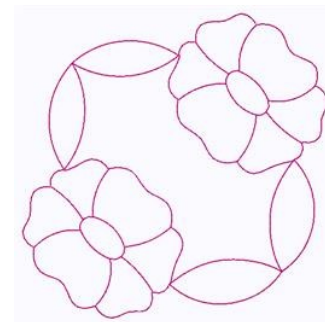

Name: Floral Outline

SKU: GSD01-STPL572

Brand: Grand Slam Designs

Unique Colors: 13 (1 color Stops)

Unique Colors

	Color Name (Color Code)	Manufacturer - Type
	Super White (1001) [No Color Selected]	madeira - rayon
	Dusty Lilac (1263) [No Color Selected]	madeira - rayon
	Crocus (286)	Exquisite - Polyester 1000m

Complete Color Sequence

#		Color Name (Color Code)	Manufacturer - Type
1		Super White (1001) [No Color Selected]	madeira - rayon
2		Super White (1001) [No Color Selected]	madeira - rayon
3		Crocus (286)	Exquisite - Polyester 1000m