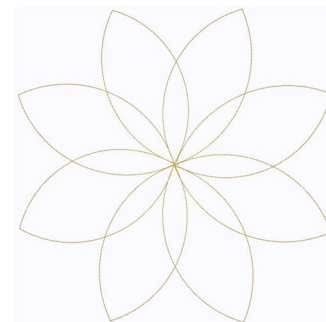

Name: Pinwheel Outline Machine Embroidery Design

SKU: GSD01-STPL568

Brand: Grand Slam Designs

Unique Colors: 13 (1 color Stops)

Unique Colors

	Color Name (Color Code)	Manufacturer - Type
	Super White (1001) [No Color Selected]	madeira - rayon
	Dusty Lilac (1263) [No Color Selected]	madeira - rayon
	Crocus (286)	Exquisite - Polyester 1000m

Complete Color Sequence

#		Color Name (Color Code)	Manufacturer - Type
1		Super White (1001) [No Color Selected]	madeira - rayon
2		Super White (1001) [No Color Selected]	madeira - rayon
3		Crocus (286)	Exquisite - Polyester 1000m