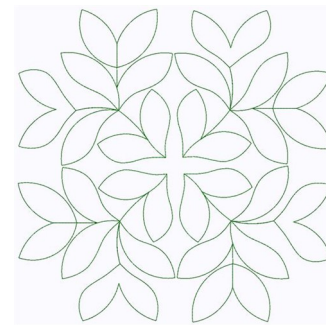

Name: Outline Of Leaves

SKU: GSD01-STPL566

Brand: Grand Slam Designs

Unique Colors: 13 (1 color Stops)

Unique Colors

	Color Name (Color Code)	Manufacturer - Type
	Super White (1001) [No Color Selected]	madeira - rayon
	Dusty Lilac (1263) [No Color Selected]	madeira - rayon
	Crocus (286)	Exquisite - Polyester 1000m

Complete Color Sequence

#		Color Name (Color Code)	Manufacturer - Type
1		Super White (1001) [No Color Selected]	madeira - rayon
2		Super White (1001) [No Color Selected]	madeira - rayon
3		Crocus (286)	Exquisite - Polyester 1000m