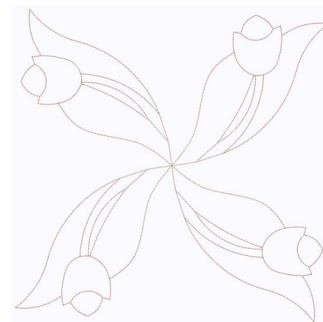

Name: Tulip Outline

SKU: GSD01-STPL556

Brand: Grand Slam Designs

Unique Colors: 13 (1 color Stops)

Unique Colors

	Color Name (Color Code)	Manufacturer - Type
	Super White (1001) [No Color Selected]	madeira - rayon
	Dusty Lilac (1263) [No Color Selected]	madeira - rayon
	Crocus (286)	Exquisite - Polyester 1000m

Complete Color Sequence

#		Color Name (Color Code)	Manufacturer - Type
1		Super White (1001) [No Color Selected]	madeira - rayon
2		Super White (1001) [No Color Selected]	madeira - rayon
3		Crocus (286)	Exquisite - Polyester 1000m