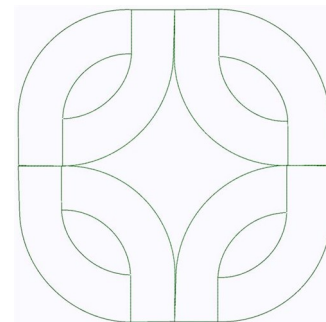

Name: Knot Outline Machine Embroidery Design

SKU: GSD01-STPL550

Brand: Grand Slam Designs

Unique Colors: 13 (1 color Stops)

Unique Colors

	Color Name (Color Code)	Manufacturer - Type
	Super White (1001) [No Color Selected]	madeira - rayon
	Dusty Lilac (1263) [No Color Selected]	madeira - rayon
	Crocus (286)	Exquisite - Polyester 1000m

Complete Color Sequence

#		Color Name (Color Code)	Manufacturer - Type
1		Super White (1001) [No Color Selected]	madeira - rayon
2		Super White (1001) [No Color Selected]	madeira - rayon
3		Crocus (286)	Exquisite - Polyester 1000m