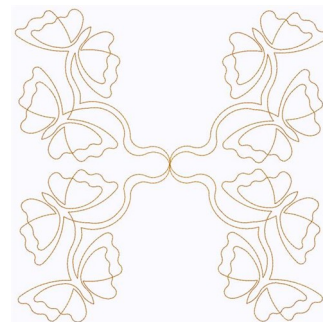

Name: String Of Butterflies

SKU: GSD01-STPL548

Brand: Grand Slam Designs

Unique Colors: 13 (1 color Stops)

Unique Colors

	Color Name (Color Code)	Manufacturer - Type
	Super White (1001) [No Color Selected]	madeira - rayon
	Dusty Lilac (1263) [No Color Selected]	madeira - rayon
	Crocus (286)	Exquisite - Polyester 1000m

Complete Color Sequence

#		Color Name (Color Code)	Manufacturer - Type
1		Super White (1001) [No Color Selected]	madeira - rayon
2		Super White (1001) [No Color Selected]	madeira - rayon
3		Crocus (286)	Exquisite - Polyester 1000m