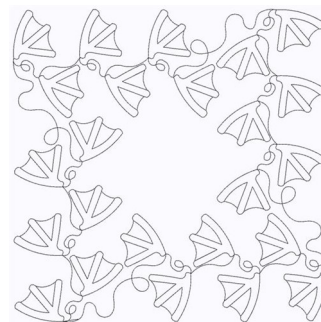

**Name:** Duck Prints Machine Embroidery Design

**SKU:** GSD01-STPL544

**Brand:** Grand Slam Designs

**Unique Colors:** 13 (1 color Stops)

## Unique Colors

	<b>Color Name (Color Code)</b>	<b>Manufacturer - Type</b>
	Super White (1001) [No Color Selected]	madeira - rayon
	Dusty Lilac (1263) [No Color Selected]	madeira - rayon
	Crocus (286)	Exquisite - Polyester 1000m

# Complete Color Sequence

#		Color Name (Color Code)	Manufacturer - Type
1		Super White (1001) [No Color Selected]	madeira - rayon
2		Super White (1001) [No Color Selected]	madeira - rayon
3		Crocus (286)	Exquisite - Polyester 1000m