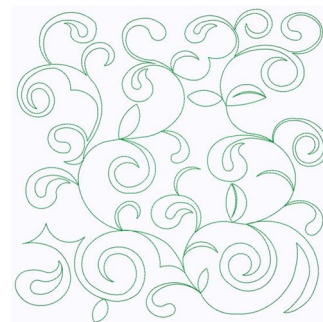

Name: Curly Leaves Machine Embroidery Design

SKU: GSD01-STPL538

Brand: Grand Slam Designs

Unique Colors: 13 (1 color Stops)

Unique Colors

	Color Name (Color Code)	Manufacturer - Type
	Super White (1001) [No Color Selected]	madeira - rayon
	Dusty Lilac (1263) [No Color Selected]	madeira - rayon
	Crocus (286)	Exquisite - Polyester 1000m

Complete Color Sequence

#		Color Name (Color Code)	Manufacturer - Type
1		Super White (1001) [No Color Selected]	madeira - rayon
2		Super White (1001) [No Color Selected]	madeira - rayon
3		Crocus (286)	Exquisite - Polyester 1000m