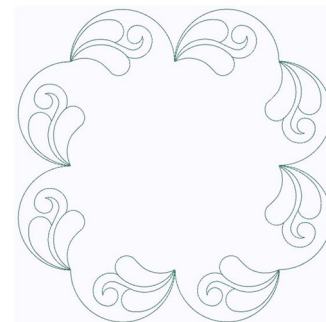

Name: Feather Circle

SKU: GSD01-STPL528

Brand: Grand Slam Designs

Unique Colors: 13 (1 color Stops)

Unique Colors

	Color Name (Color Code)	Manufacturer - Type
	Super White (1001) [No Color Selected]	madeira - rayon
	Dusty Lilac (1263) [No Color Selected]	madeira - rayon
	Crocus (286)	Exquisite - Polyester 1000m

Complete Color Sequence

#		Color Name (Color Code)	Manufacturer - Type
1		Super White (1001) [No Color Selected]	madeira - rayon
2		Super White (1001) [No Color Selected]	madeira - rayon
3		Crocus (286)	Exquisite - Polyester 1000m