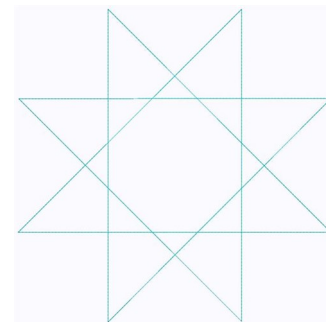

Name: Star Machine Embroidery Design

SKU: GSD01-STPL524

Brand: Grand Slam Designs

Unique Colors: 13 (1 color Stops)

Unique Colors

	Color Name (Color Code)	Manufacturer - Type
	Super White (1001) [No Color Selected]	madeira - rayon
	Dusty Lilac (1263) [No Color Selected]	madeira - rayon
	Crocus (286)	Exquisite - Polyester 1000m

Complete Color Sequence

#		Color Name (Color Code)	Manufacturer - Type
1		Super White (1001) [No Color Selected]	madeira - rayon
2		Super White (1001) [No Color Selected]	madeira - rayon
3		Crocus (286)	Exquisite - Polyester 1000m