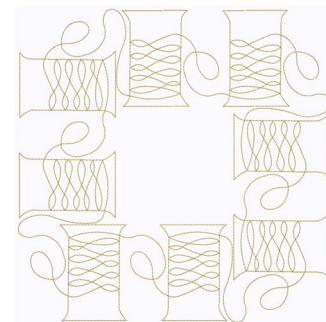

Name: Swirly Spools Of Thread

SKU: GSD01-STPL522

Brand: Grand Slam Designs

Unique Colors: 13 (1 color Stops)

Unique Colors

	Color Name (Color Code)	Manufacturer - Type
	Super White (1001) [No Color Selected]	madeira - rayon
	Dusty Lilac (1263) [No Color Selected]	madeira - rayon
	Crocus (286)	Exquisite - Polyester 1000m

Complete Color Sequence

#		Color Name (Color Code)	Manufacturer - Type
1		Super White (1001) [No Color Selected]	madeira - rayon
2		Super White (1001) [No Color Selected]	madeira - rayon
3		Crocus (286)	Exquisite - Polyester 1000m