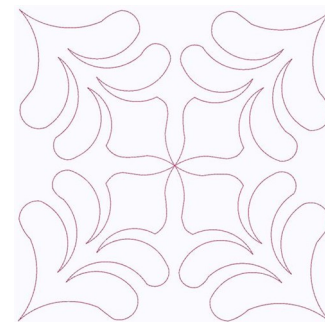

Name: Feather Square

SKU: GSD01-STPL518

Brand: Grand Slam Designs

Unique Colors: 13 (1 color Stops)

Unique Colors

	Color Name (Color Code)	Manufacturer - Type
	Super White (1001) [No Color Selected]	madeira - rayon
	Dusty Lilac (1263) [No Color Selected]	madeira - rayon
	Crocus (286)	Exquisite - Polyester 1000m

Complete Color Sequence

#		Color Name (Color Code)	Manufacturer - Type
1		Super White (1001) [No Color Selected]	madeira - rayon
2		Super White (1001) [No Color Selected]	madeira - rayon
3		Crocus (286)	Exquisite - Polyester 1000m