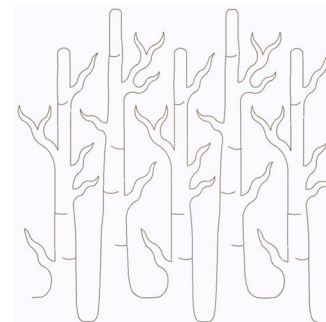

**Name:** Tree Outline

**SKU:** GSD01-STPL516

**Brand:** Grand Slam Designs

**Unique Colors:** 13 (1 color Stops)

## Unique Colors

	<b>Color Name (Color Code)</b>	<b>Manufacturer - Type</b>
	Super White (1001) [No Color Selected]	madeira - rayon
	Dusty Lilac (1263) [No Color Selected]	madeira - rayon
	Crocus (286)	Exquisite - Polyester 1000m