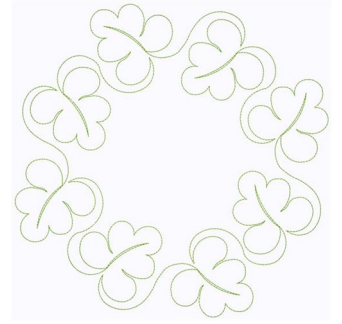

Name: Leaf Circle

SKU: GSD01-STPL514

Brand: Grand Slam Designs

Unique Colors: 13 (1 color Stops)

Unique Colors

	Color Name (Color Code)	Manufacturer - Type
	Super White (1001) [No Color Selected]	madeira - rayon
	Dusty Lilac (1263) [No Color Selected]	madeira - rayon
	Crocus (286)	Exquisite - Polyester 1000m

Complete Color Sequence

#		Color Name (Color Code)	Manufacturer - Type
1		Super White (1001) [No Color Selected]	madeira - rayon
2		Super White (1001) [No Color Selected]	madeira - rayon
3		Crocus (286)	Exquisite - Polyester 1000m