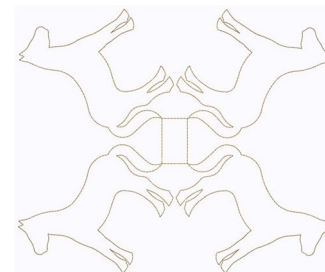

Name: Horse Square Machine Embroidery Design

SKU: GSD01-STPL502

Brand: Grand Slam Designs

Unique Colors: 13 (1 color Stops)

Unique Colors

	Color Name (Color Code)	Manufacturer - Type
	Super White (1001) [No Color Selected]	madeira - rayon
	Dusty Lilac (1263) [No Color Selected]	madeira - rayon
	Crocus (286)	Exquisite - Polyester 1000m

Complete Color Sequence

#		Color Name (Color Code)	Manufacturer - Type
1		Super White (1001) [No Color Selected]	madeira - rayon
2		Super White (1001) [No Color Selected]	madeira - rayon
3		Crocus (286)	Exquisite - Polyester 1000m