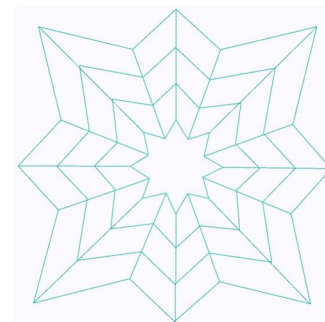

Name: Star Pointer Machine Embroidery Design

SKU: GSD01-STPL494

Brand: Grand Slam Designs

Unique Colors: 13 (1 color Stops)

Unique Colors

	Color Name (Color Code)	Manufacturer - Type
	Super White (1001) [No Color Selected]	madeira - rayon
	Dusty Lilac (1263) [No Color Selected]	madeira - rayon
	Crocus (286)	Exquisite - Polyester 1000m

Complete Color Sequence

#		Color Name (Color Code)	Manufacturer - Type
1		Super White (1001) [No Color Selected]	madeira - rayon
2		Super White (1001) [No Color Selected]	madeira - rayon
3		Crocus (286)	Exquisite - Polyester 1000m