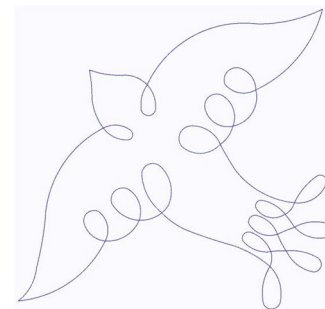

Name: Swirly Bird

SKU: GSD01-STPL484

Brand: Grand Slam Designs

Unique Colors: 13 (1 color Stops)

Unique Colors

	Color Name (Color Code)	Manufacturer - Type
	Super White (1001) [No Color Selected]	madeira - rayon
	Dusty Lilac (1263) [No Color Selected]	madeira - rayon
	Crocus (286)	Exquisite - Polyester 1000m

Complete Color Sequence

#		Color Name (Color Code)	Manufacturer - Type
1		Super White (1001) [No Color Selected]	madeira - rayon
2		Super White (1001) [No Color Selected]	madeira - rayon
3		Crocus (286)	Exquisite - Polyester 1000m