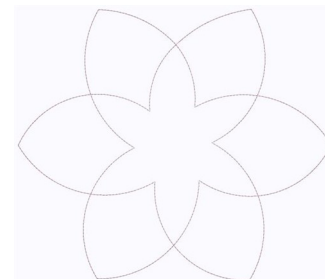

Name: Abstract Flower Outline Machine
Embroidery Design

SKU: GSD01-STPL478

Brand: Grand Slam Designs

Unique Colors: 13 (1 color Stops)

Unique Colors

	Color Name (Color Code)	Manufacturer - Type
	Super White (1001) [No Color Selected]	madeira - rayon
	Dusty Lilac (1263) [No Color Selected]	madeira - rayon
	Crocus (286)	Exquisite - Polyester 1000m

Complete Color Sequence

#		Color Name (Color Code)	Manufacturer - Type
1		Super White (1001) [No Color Selected]	madeira - rayon
2		Super White (1001) [No Color Selected]	madeira - rayon
3		Crocus (286)	Exquisite - Polyester 1000m