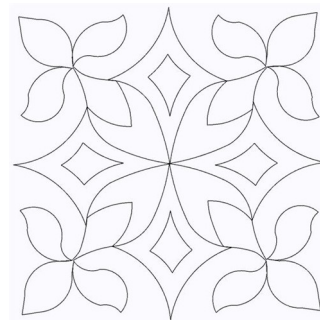

Name: Diamonds Machine Embroidery Design

SKU: GSD01-STPL476

Brand: Grand Slam Designs

Unique Colors: 13 (1 color Stops)

Unique Colors

	Color Name (Color Code)	Manufacturer - Type
	Super White (1001) [No Color Selected]	madeira - rayon
	Dusty Lilac (1263) [No Color Selected]	madeira - rayon
	Crocus (286)	Exquisite - Polyester 1000m

Complete Color Sequence

#		Color Name (Color Code)	Manufacturer - Type
1		Super White (1001) [No Color Selected]	madeira - rayon
2		Super White (1001) [No Color Selected]	madeira - rayon
3		Crocus (286)	Exquisite - Polyester 1000m