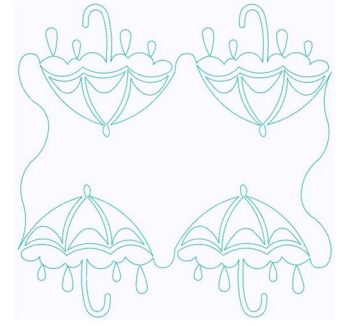

Name: Four Umbrellas

SKU: GSD01-STPL470

Brand: Grand Slam Designs

Unique Colors: 13 (1 color Stops)

Unique Colors

	Color Name (Color Code)	Manufacturer - Type
	Super White (1001) [No Color Selected]	madeira - rayon
	Dusty Lilac (1263) [No Color Selected]	madeira - rayon
	Crocus (286)	Exquisite - Polyester 1000m

Complete Color Sequence

#		Color Name (Color Code)	Manufacturer - Type
1		Super White (1001) [No Color Selected]	madeira - rayon
2		Super White (1001) [No Color Selected]	madeira - rayon
3		Crocus (286)	Exquisite - Polyester 1000m