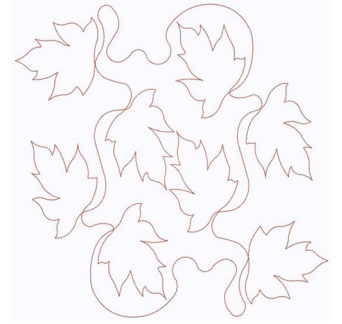

**Name:** Leaves

**SKU:** GSD01-STPL466

**Brand:** Grand Slam Designs

**Unique Colors:** 13 (1 color Stops)

## Unique Colors

	<b>Color Name (Color Code)</b>	<b>Manufacturer - Type</b>
	Super White (1001) [No Color Selected]	madeira - rayon
	Dusty Lilac (1263) [No Color Selected]	madeira - rayon
	Crocus (286)	Exquisite - Polyester 1000m