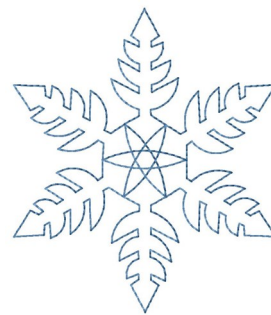

**Name:** Pointed Snowflake Quilt Machine  
Embroidery Design

**SKU:** GSD01-STPL46

**Brand:** Grand Slam Designs

**Unique Colors:** 13 (1 color Stops)