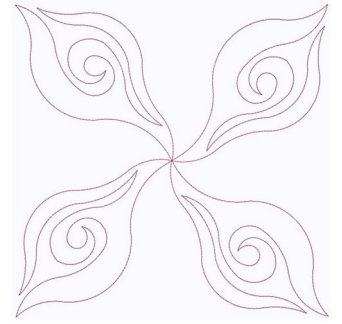

Name: Swirly Shells

SKU: GSD01-STPL456

Brand: Grand Slam Designs

Unique Colors: 13 (1 color Stops)

Unique Colors

	Color Name (Color Code)	Manufacturer - Type
	Super White (1001) [No Color Selected]	madeira - rayon
	Dusty Lilac (1263) [No Color Selected]	madeira - rayon
	Crocus (286)	Exquisite - Polyester 1000m

Complete Color Sequence

#		Color Name (Color Code)	Manufacturer - Type
1		Super White (1001) [No Color Selected]	madeira - rayon
2		Super White (1001) [No Color Selected]	madeira - rayon
3		Crocus (286)	Exquisite - Polyester 1000m