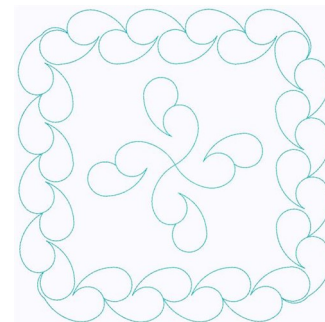

**Name:** Feather Square

**SKU:** GSD01-STPL454

**Brand:** Grand Slam Designs

**Unique Colors:** 13 (1 color Stops)

## Unique Colors

	<b>Color Name (Color Code)</b>	<b>Manufacturer - Type</b>
	Super White (1001) [No Color Selected]	madeira - rayon
	Dusty Lilac (1263) [No Color Selected]	madeira - rayon
	Crocus (286)	Exquisite - Polyester 1000m

# Complete Color Sequence

#		Color Name (Color Code)	Manufacturer - Type
1		Super White (1001) [No Color Selected]	madeira - rayon
2		Super White (1001) [No Color Selected]	madeira - rayon
3		Crocus (286)	Exquisite - Polyester 1000m