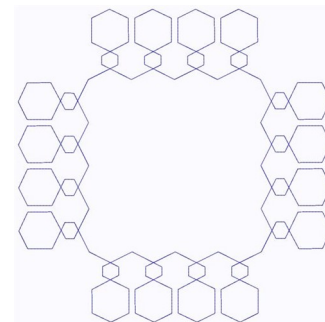

**Name:** Geometric Outline Machine Embroidery Design

**SKU:** GSD01-STPL450

**Brand:** Grand Slam Designs

**Unique Colors:** 13 (1 color Stops)

# Complete Color Sequence

#		Color Name (Color Code)	Manufacturer - Type
1		Super White (1001) [No Color Selected]	madeira - rayon
2		Super White (1001) [No Color Selected]	madeira - rayon
3		Crocus (286)	Exquisite - Polyester 1000m